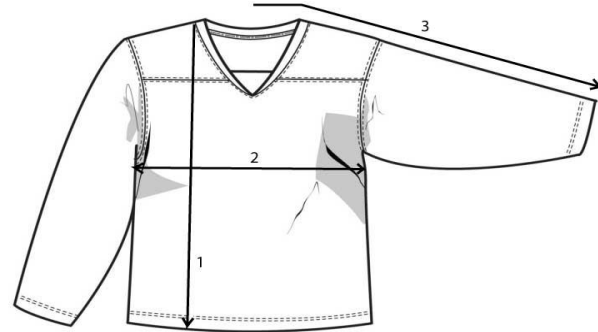

STYLE#BD-133		BARDOWN MEN/BOY HOCKEY JERSEY -SIZE CHART(IN INCHES)												
		YXS	YS	YM	YL	YXL	S	M	L	XL	2XL	3XL	4XL	5XL
1	BODY LENGTH - HSP TO HEM	24	25	26	27	28	31 1/2	32	32 1/2	33	33 1/2	34	34 1/2	35
2	CHEST WIDTH - 1" BELOW ARMHOLE	18	19	20	21	22	24	25	26	27	28	29	30	31
3	SLEEVE LENGTH - FROM CB NECK TO CUFF EDGE	27	28	28 1/2	29 1/4	30	33 1/2	34	34 1/2	35	35 1/2	36	36 1/2	37

STYLE#BD-401		BARDOWN MEN/BOY HOCKEY SOCKS-SIZE CHART(IN INCHES)									
		YXS	YS/YM	YL/YXL	S/M	L/XL	XXL				
1	TOTAL LENGTH	18	21	24	28	30	32				
2	TOP LEG OPENING-RELAXED	8 1/2	9	9 1/2	10 1/2	11	11 1/2				
3	BOTTOM LEG OPENING-RELAXED	4	4 1/2	5	5 1/2	6	6 1/2				

BARDOWN HOCKEY YOUTH/ADULT GOALIE CUT JERSEY - SIZE CHART(IN INCHES)

STYLE#BD-140

		YGC	IGC		AGC	AGC+1		
		youth	intermediate		adult	adult1		
1	BODY LENGTH - HSP TO HEM	27 1/2	31 1/2		33 1/2	35 1/2		
2	CHEST WIDTH - 1" BELOW ARMHOLE	25 1/2	29		32 1/2	34 1/2		
3	SLEEVE LENGTH - FROM CB NECK TO CUFF EDGE	29 1/2	35		36	37		