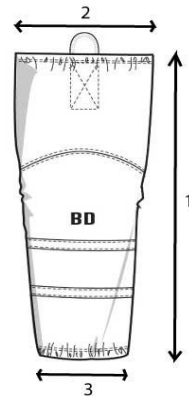

STYLE#BD-133		BARDOWN MEN/BOY HOCKEY JERSEY -SIZE CHART(IN INCHES)												
		YXS	YS	YM	YL	YXL	S	M	L	XL	2XL	3XL	4XL	5XL
1	BODY LENGTH - HSP TO HEM	24	25	26	27	28	31 1/2	32	32 1/2	33	33 1/2	34	34 1/2	35
2	CHEST WIDTH - 1" BELOW ARMHOLE	18	19	20	21	22	24	25	26	27	28	29	30	31
3	SLEEVE LENGTH - FROM CB NECK TO CUFF EDGE	27	28	28 1/2	29 1/4	30	33 1/2	34	34 1/2	35	35 1/2	36	36 1/2	37

STYLE#BD-401		BARDOWN MEN/BOY HOCKEY SOCKS-SIZE CHART(IN INCHES)									
		YXS	YS/YM	YL/YXL	S/M	L/XL	XXL				
1	TOTAL LENGTH	18	21	24	28	30	32				
2	TOP LEG OPENING-RELAXED	8 1/2	9	9 1/2	10 1/2	11	11 1/2				
3	BOTTOM LEG OPENING-RELAXED	4	4 1/2	5	5 1/2	6	6 1/2				

BARDOWN HOCKEY YOUTH/ADULT GOALIE CUT JERSEY - SIZE CHART(IN INCHES)

STYLE#BD-140

		YGC	IGC		AGC	AGC+1		
		youth	intermediate		adult	adult1		
1	BODY LENGTH - HSP TO HEM	27 1/2	31 1/2		33 1/2	35 1/2		
2	CHEST WIDTH - 1" BELOW ARMHOLE	25 1/2	29		32 1/2	34 1/2		
3	SLEEVE LENGTH - FROM CB NECK TO CUFF EDGE	29 1/2	35		36	37		